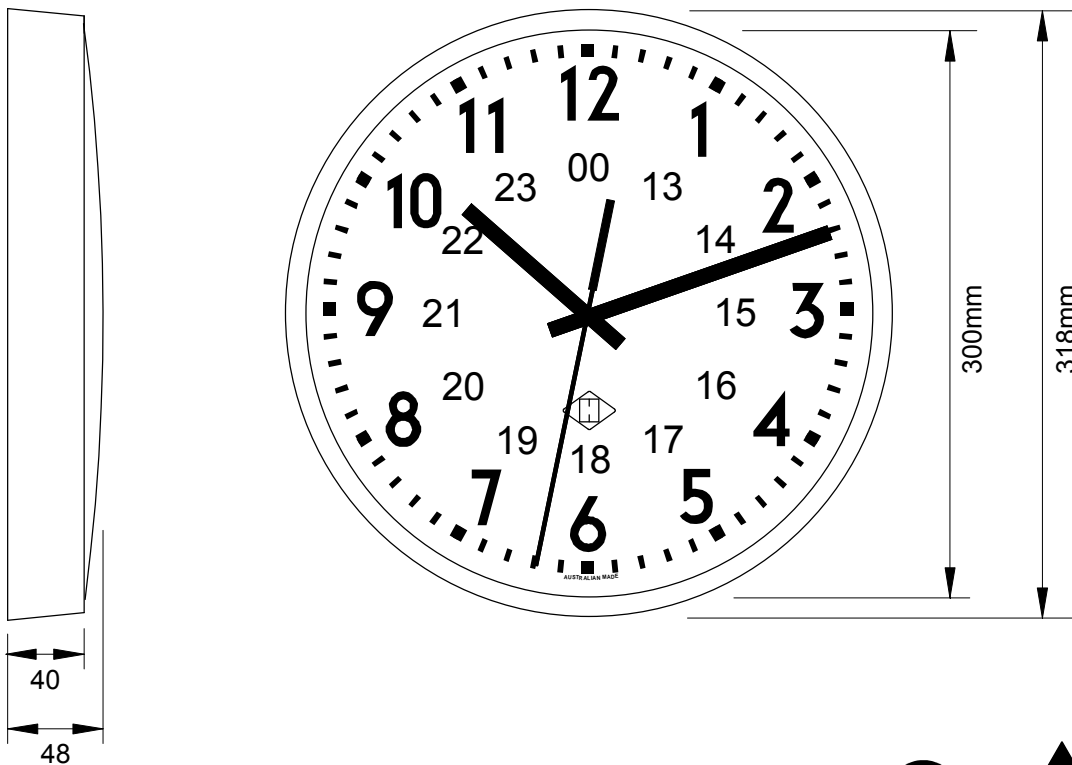

Hertz Designer Battery Clock

Battery Clock

300 x 40mm.
 Slim Aluminium case
 Satin white aluminium face
 Screen printed dial details
 Slim curved perspex lens
 Black Face, minute/hour hands,
 red second hand, white face.
 German long life
 battery movement
 Accuracy: 1 sec/day
 AA-cell alkaline battery
 included.

Life Expectancy

Approx. 10 years
 depending on environment

Face

06 = 24h Numerals
 to DIN 41091

Viewing Distance

300mm = 25m

Order Numbers:

300mm Satin White: BS-301-P05-06-Z05
 300mm Matt Anodised: BS-301-A01-06-Z05