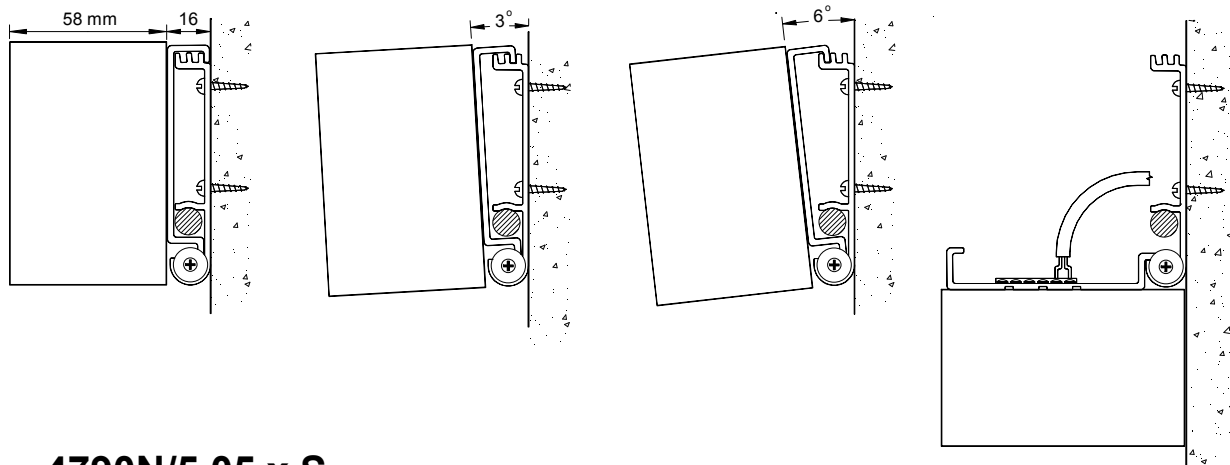

240VAC 50Hz
Mains Input

Includes
Infra Red
Remote
Control

Time Zone Titles
to your specification.

.S. Surface Mounted Case

4790N/5.05.x.S

Commercial Long Life Design
24h Display with red or green bright LEDs
50mm Figures: max. viewing distance: 25m
Synchronised time displays
Automatic Daylight saving changes for each zone
Stand-alone or networking (built-in 10/100Base-T port)
Built-in Quartz Crystal with accuracy of 0.1 sec/day
240VAC 50 Hz mains supply with battery back-up

Order Number	LED Colour	Case Size L x H x D
4790N/5.05.R.S	Red	1504 x 400 x 66
4790N/5.05.G.S	Green	

JOB NO.:		TITLE	4790N/5.05.S commercial, long life Time Zone Display	<p>A.B.N. 69 086 651 014 P.O. Box 115 - 18 Rose Street ANNANDALE NSW 2038 Ph: +61 2 8205 0575 Fax: +61 2 9571 9754 Email: sales@hertzelectronics.com.au Web: www.hertzelectronics.com.au</p>
DATE:				
DWN:		CUSTOMER:		