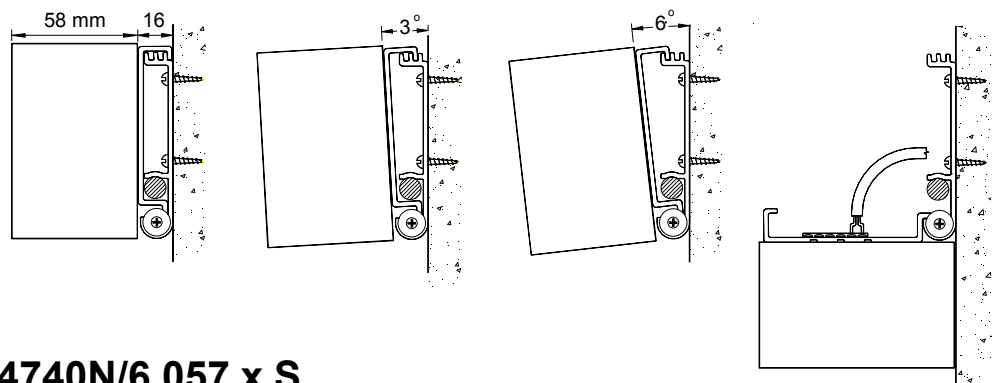

Infra Red Remote Control

**.S. Surface Mounted Case**

**4740N/6.057.x.S**

Commercial Long Life Design  
 24h Display with red or green bright LEDs  
 25mm Figures: max. viewing distance: 10-12m  
 Time zones synchronise with each other  
 Automatic Daylight saving changes for each zone  
 Stand-alone or networking  
 Built-in Quartz Crystal with accuracy of 0.1 sec/day  
 240VAC 50 Hz mains supply with battery back-up

**Network**

Network Synchronisation  
 Fitted with a 10/100Base-T Ethernet port allowing synchronisation from a remote NTP/SNTP time server on a TCP/IP network

Order Number	LED Colour	Case Size L x H x D
4740N/6.057.R.S	Red	1804 x 180 x 66
4740N/6.057.G.S	Green	