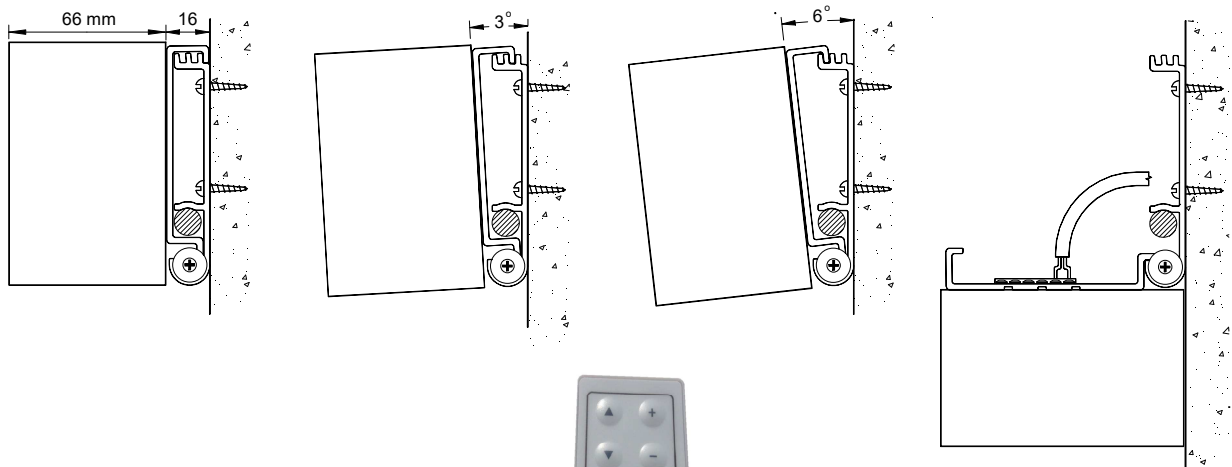

.S. Surface Mounted Case

Infra Red Remote Control

4740N/4.025.x.S

Commercial Long Life Design
 24h Display with red or green bright LEDs
 25mm Figures: max. viewing distance: 10-12m
 Time zones synchronise with each other
 Automatic Daylight saving changes for each zone
 Stand-alone or networking
 Built-in Quartz Crystal with accuracy of 0.1 sec/day
 240VAC 50 Hz mains supply with battery back-up

Order Number	LED Colour	Case Size L x H x D
4740N/4.025.R.S	Red	604 x 120 x 66
4740N/4.025.G.S	Green	

Synchronisation

The 4740N can be synchronised from following external signals:

- w482 Time Code
- DCF Time Code
- GPS Time Code
- 48x0 Special 'Local Link' UTC synchronisation from w482 time code zone 0. Used for multiple clock installations connected via 'Local Link'.