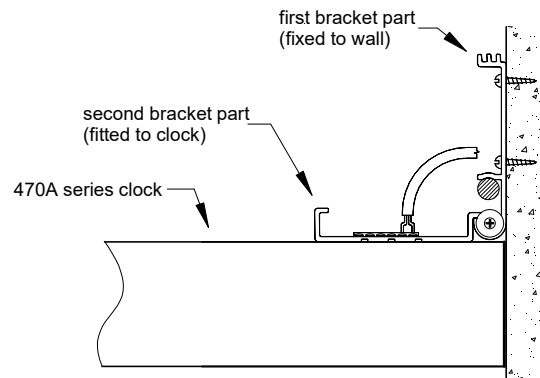

**4720N/6.05.x.S  
with FIXED zone titles**

**FEATURES:**

- Long life commercial design
- Automatic or manual brightness
- 24 Hour Display
- Red, green, yellow or blue LED
- 50mm Figures: Viewing Distance: 25m
- Automatic Daylight Saving Changes for each time zone
- Zones synchronise with each other
- Stand-alone or network operation
- Built in Quartz Crystal with accuracy of 0.1 sec/day
- 240VAC 50 Hz mains supply with battery back-up
- Aluminium case to prevent radio interference

**Synchronisation**

The 4720 can be synchronised using the following signals:

- 482 Time Code from master clock
- NTP server
- from GPS

Model	LED Colour	Case Size L x H x D	No. of Time Zones	Calendar Display
4720N/6.05.R.S 4720N/6.05.G.S 4720N/6.05.Y.S 4720N/6.05.B.S	Red Green Yellow Blue	525 x 750 x 66	5	nil